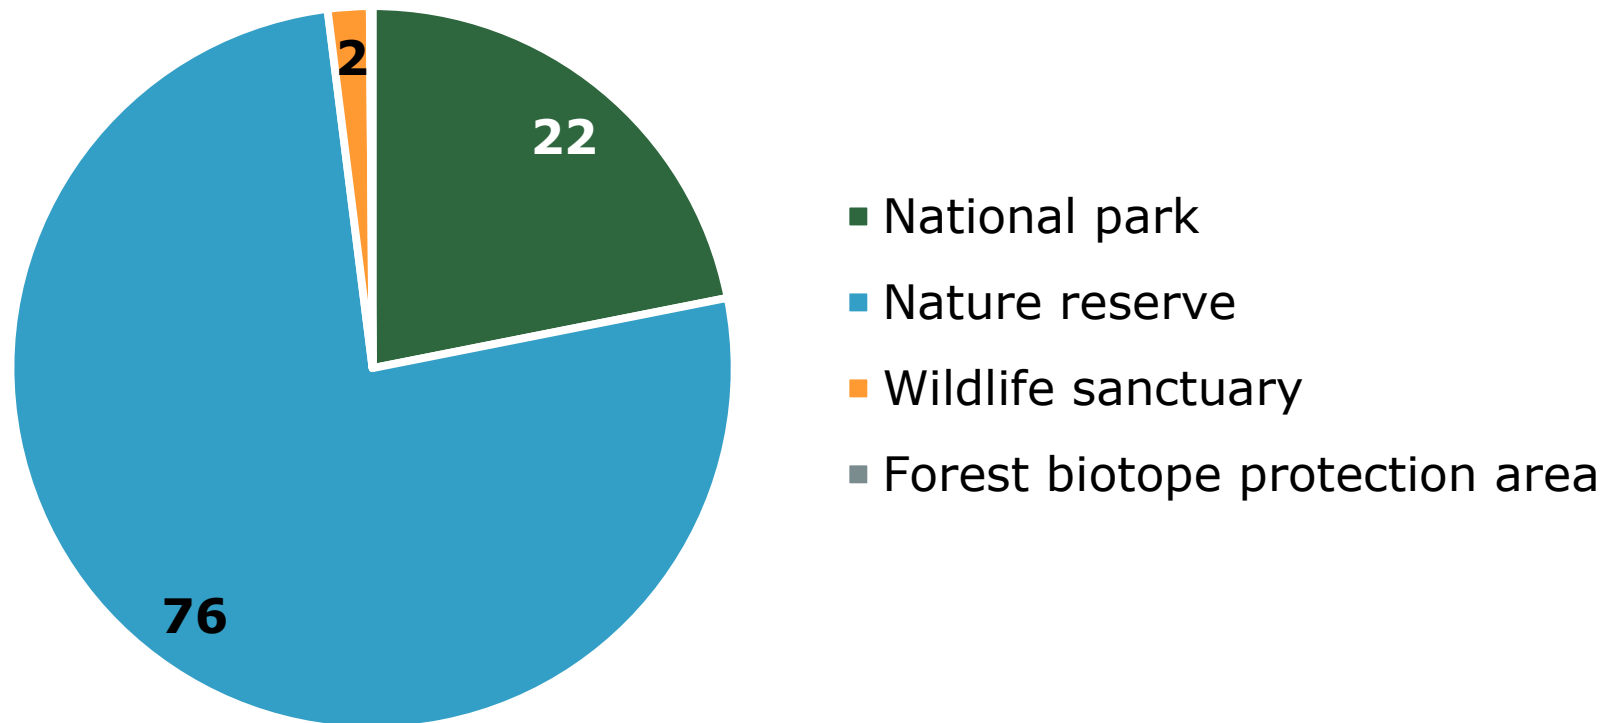

Protected areas 2024-12-31 *Norrbottnen County, per cent*

Source: Statistics Sweden

© Pantzare Information AB